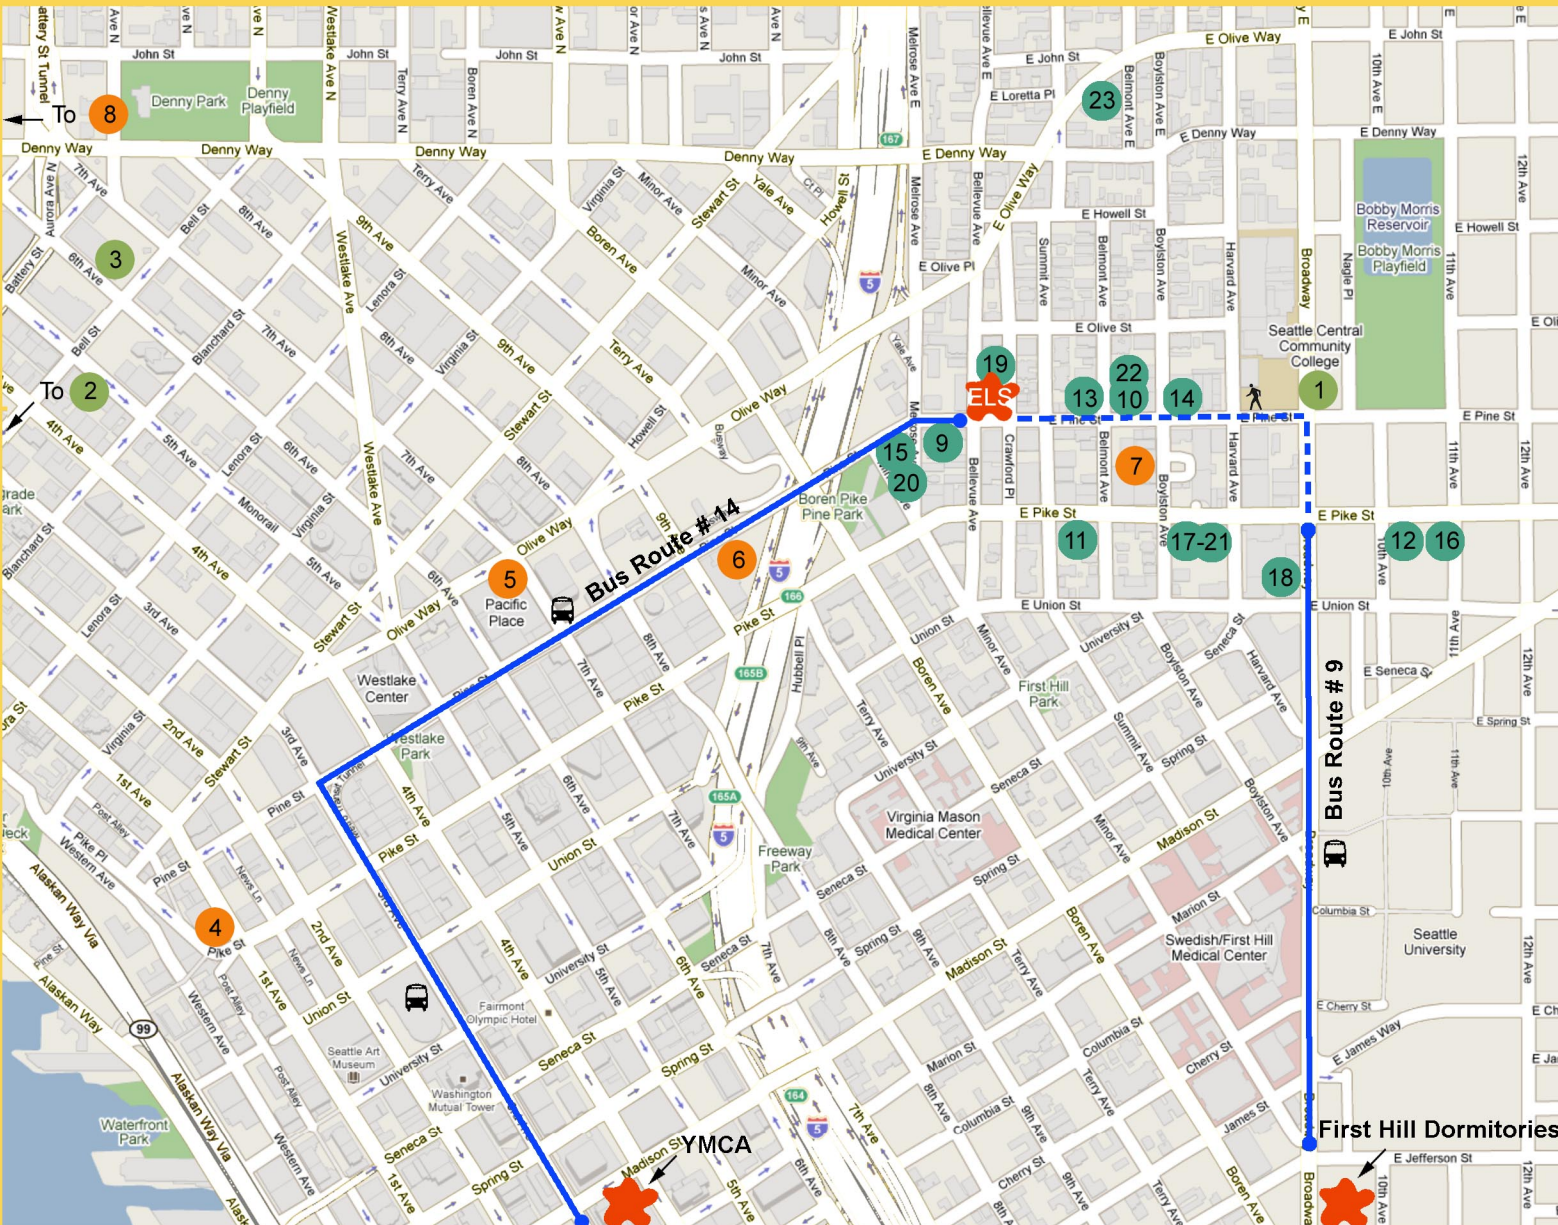

ELS Language Centers Seattle
 400 E. Pine Street
 Seattle, WA 98122 USA
 206.623.1481

COOPERATIVE SCHOOLS

- 1 Seattle Central Community College
- 2 Art Institute of Seattle
- 3 Antioch University

PLACES OF INTEREST

- 4 Pike Place Market
- 5 Pacific Place
- 6 The Paramount Theater
- 7 Broadway & Pine/Pike Area
- 8 Seattle Center/Space Needle

COFFEE

- 9 Bauhaus Coffee & Books
- 10 Aurafice Café
- 11 Kaladi Brothers Coffee
- 12 Café Vita
- 13 Stumptown Coffee Roaster

RESTAURANTS

- 14 Hot Mama's Pizza
- 15 The Baguette Box
- 16 Bimbo's Cantina
- 17 The Honey Hole
- 18 Mediterranean Express

- 19 The Capitol Club
- 20 Ristorante Machiavelli
- 21 Ayuthaya Thai Restaurant
- 22 Kurrent
- 23 Stumbling Goat Bistro